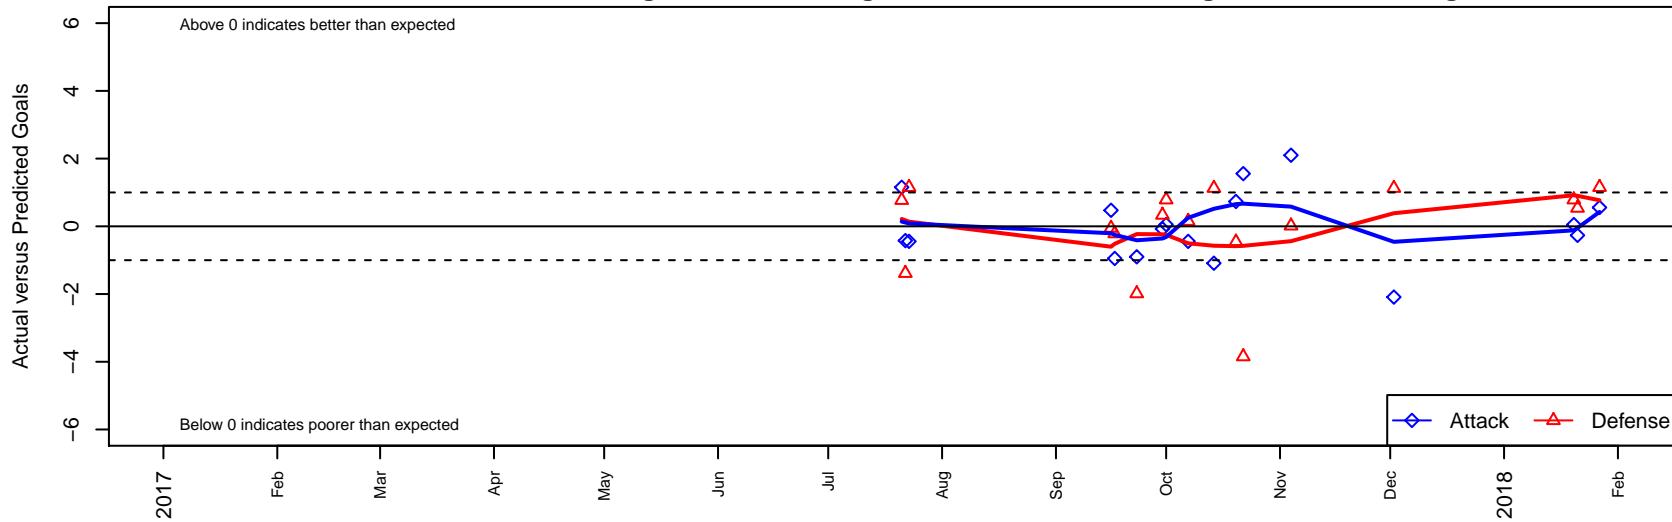

Eastside FC Reign 2 G04

Eastside FC
Preston, WA
G04 total strength=1738
attack=29.82 defense=22.29
fall league = RCL G04 Div 1

alt names used:
EASTSIDE FC 04 REIGN A2 (WA)
G04 Eastside Reign Academy 2

Venues played:
2017 Nike Crossfire Challenge Super Group U'
2017 RCL G04 Div 1

Eastside FC Reign 2 G04
Dots are actual minus expected GF (blue circles) and GA (red triangles).
Blue line is smoothed change in attack strength. Red is smoothed change in defense strength.

**attack and defense variance (black dot)
relative to other teams
and top 10 in region**