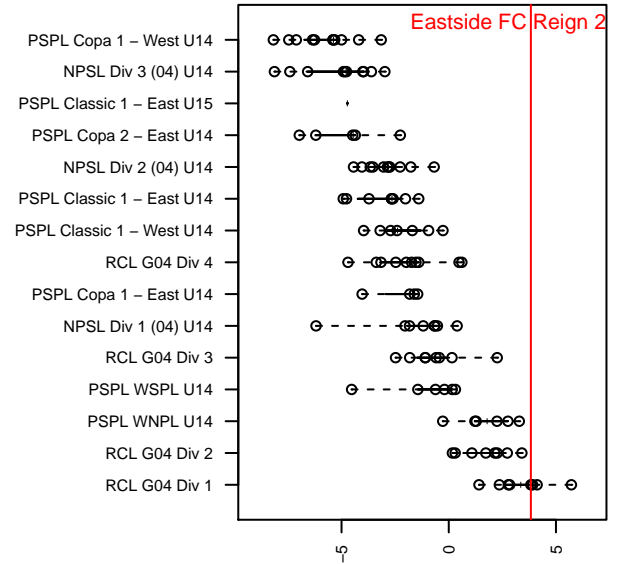

**attack and defense rating
relative to others at age
and all opponents in last 13 months**