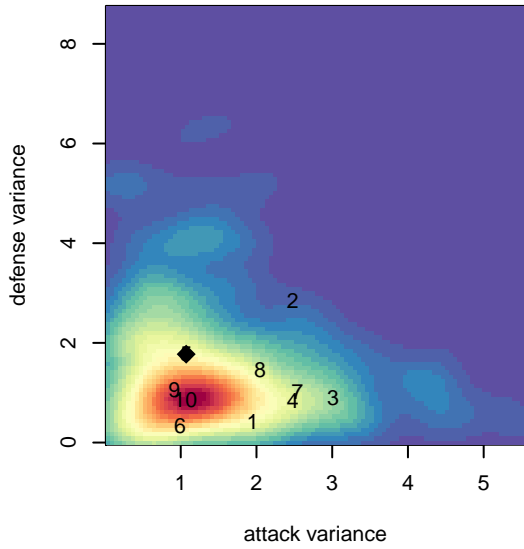

Eastside FC Reign 2 G04

Eastside FC
Preston, WA
G04 total strength=1738
attack=29.82 defense=22.29
fall league = RCL G04 Div 1

alt names used:
EASTSIDE FC 04 REIGN A2 (WA)
G04 Eastside Reign Academy 2

Venues played:
2017 Nike Crossfire Challenge Super Group U'
2017 RCL G04 Div 1

Eastside FC Reign 2 G04
Dots are actual minus expected GF (blue circles) and GA (red triangles).
Blue line is smoothed change in attack strength. Red is smoothed change in defense strength.

**attack and defense variance (black dot)
relative to other teams
and top 10 in region**