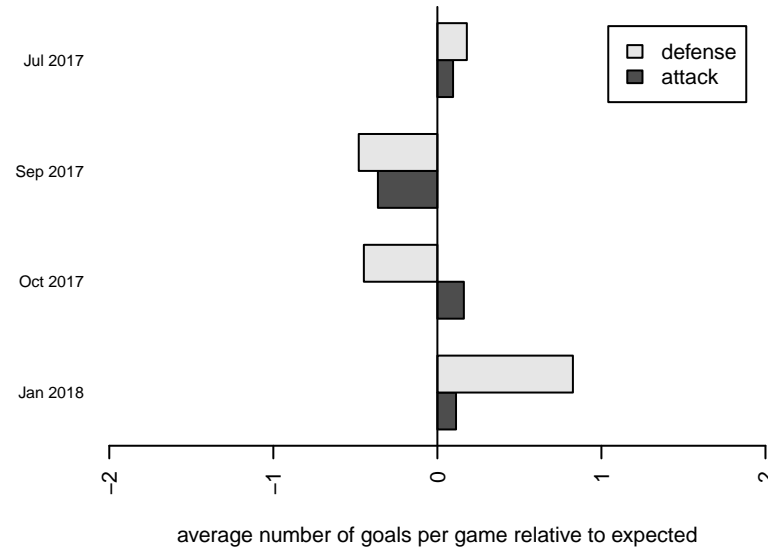

Performance relative to 13 month average