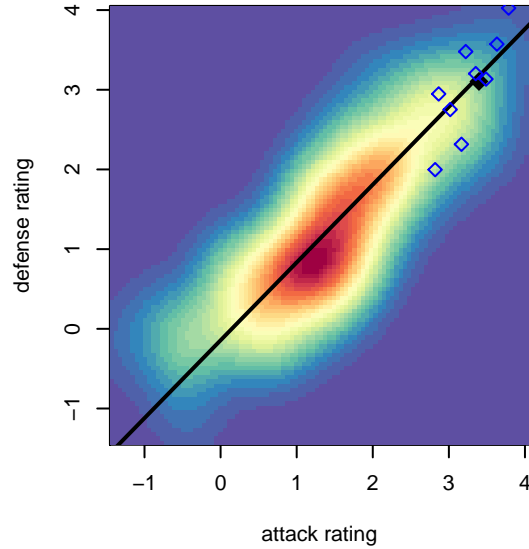

**attack and defense rating
relative to others at age
and all opponents in last 13 months**